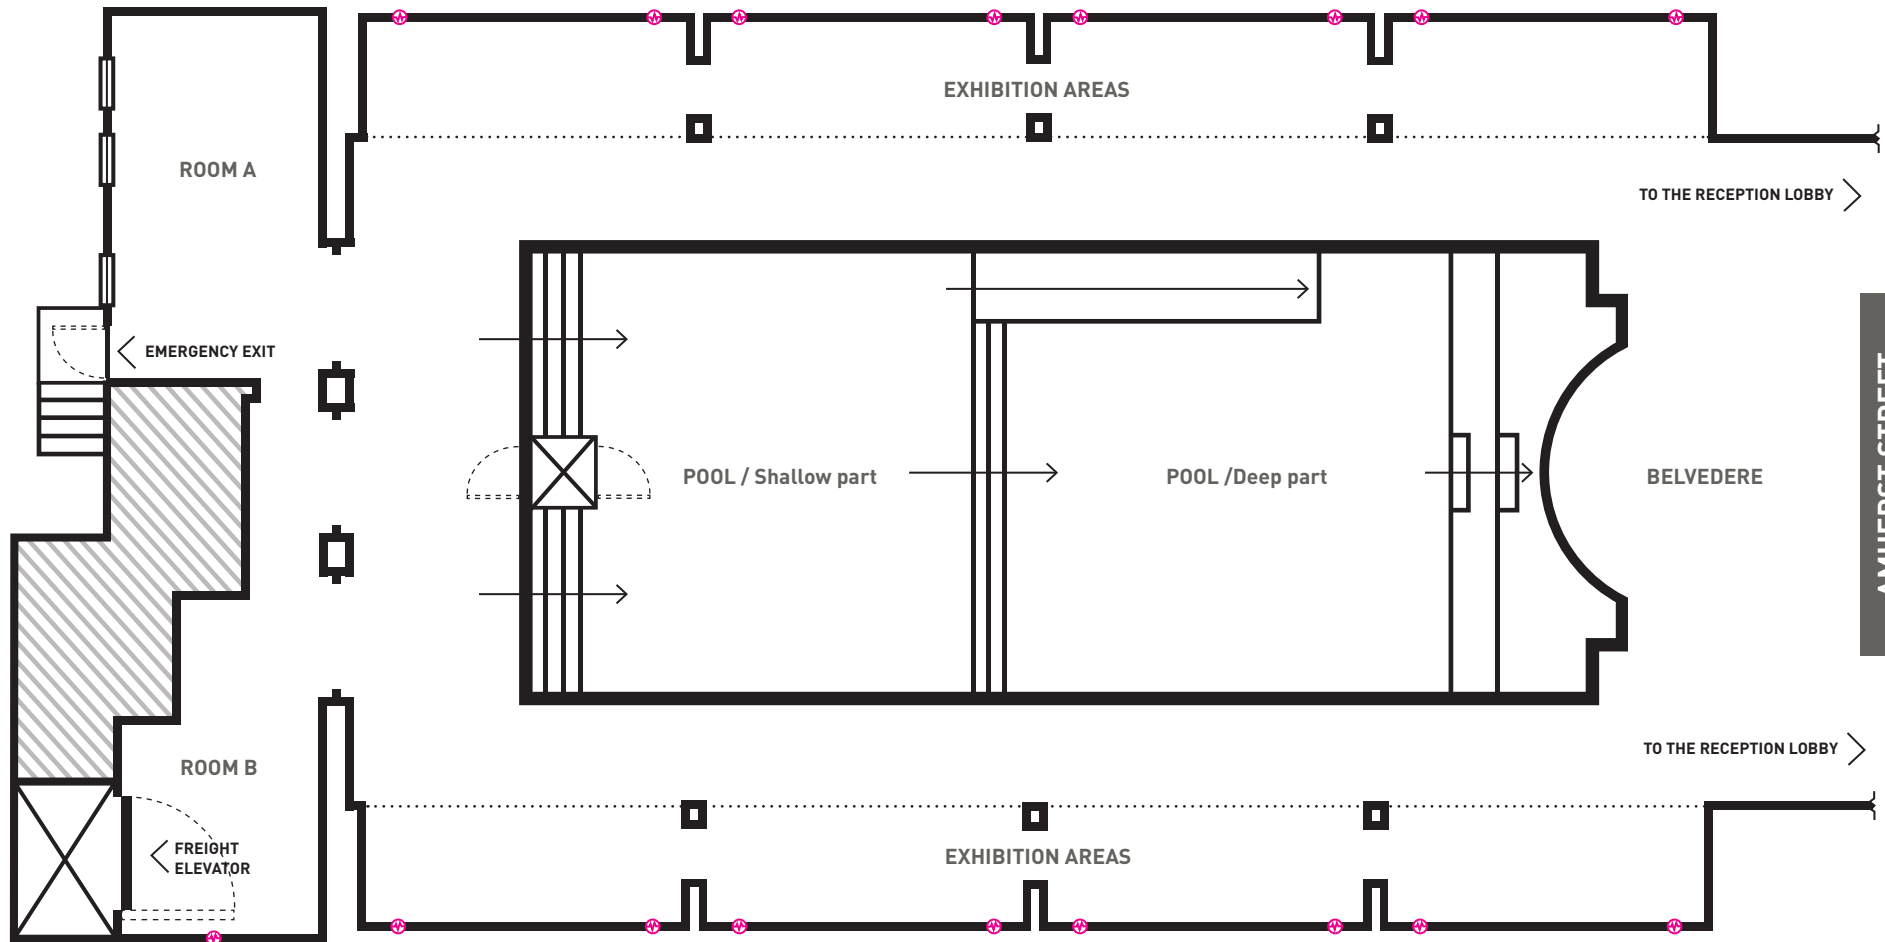

SAINT-TIMOTHÉE STREET

AMHERST STREET

LEGEND

-  Electric outlets
-  Doors and door openings
-  Elevator

NOTES

- The pool's shallow part covers 625 feet² (25' x 25').
- The pool's deep part covers 800 feet² (32' x 25').
- Room A covers 240 feet² (20' x 12').
- Room B covers 144 feet² (18' x 8').
- The belvedere covers 460 feet² (23' x 20').