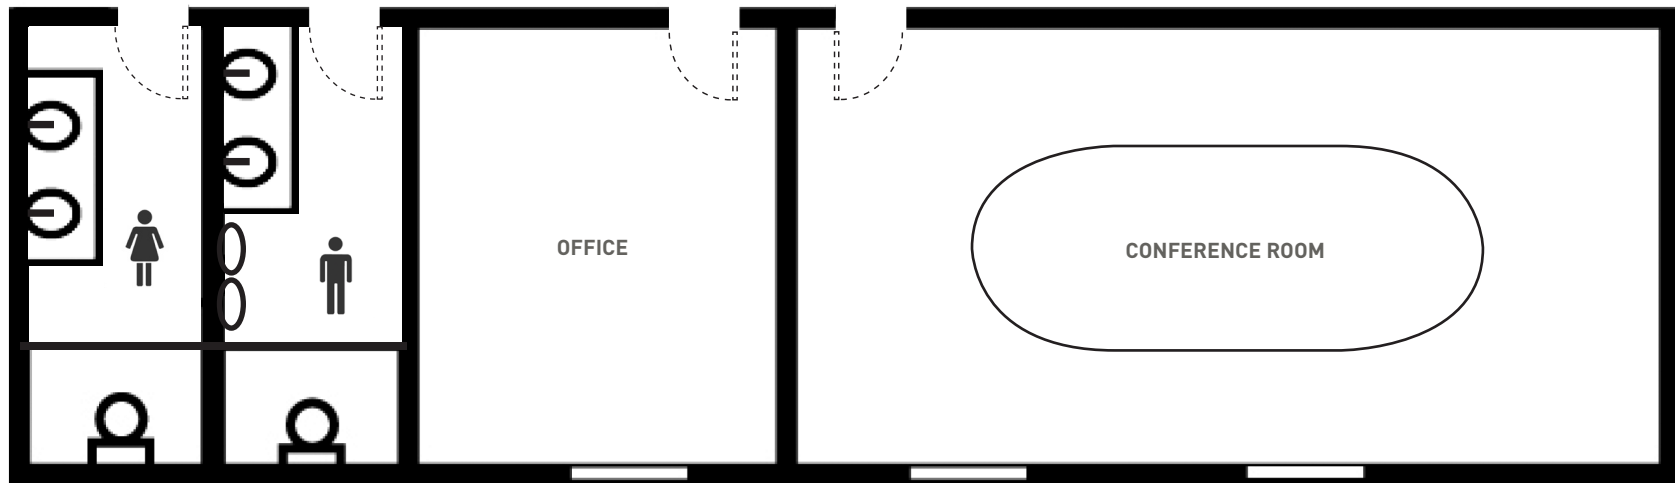

AMHERST STREET

**LEGEND**

{ } Doors and door openings

**NOTE**

- The conference room covers 336 feet<sup>2</sup> (12'x 28').